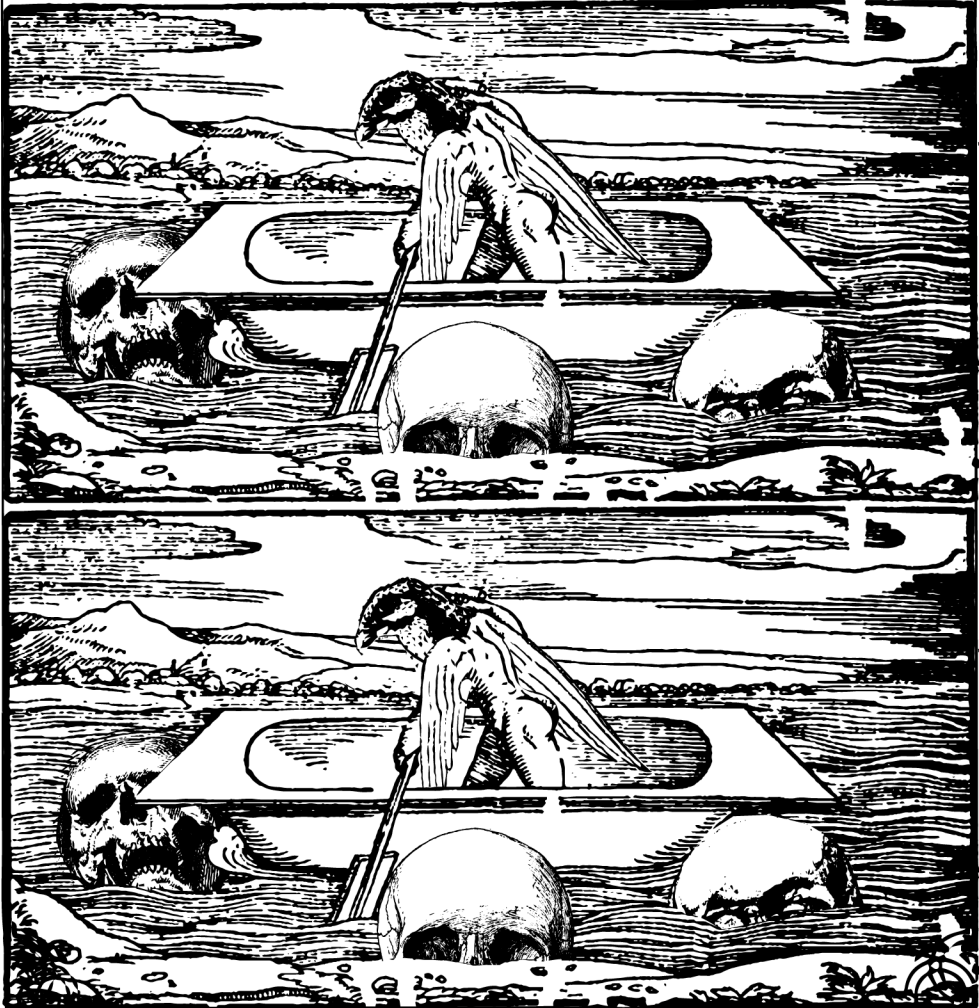

2357

BIRD MAN IN BOAT

WITH PURE
SKULL IMAGES

Bird man in boat with pure skull images

2442

Dinghy with Beet

1700

Giant clown centaurs