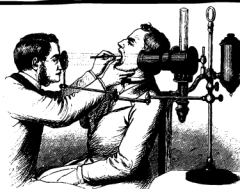

MIME OIL

Always
Fresh,
Always
oily.

"Forget the Time, Oil Thy Mime"